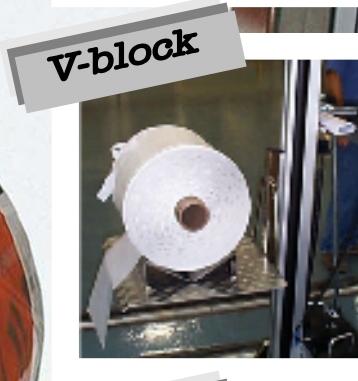

TAWI manufactures and distributes Protema roll handling equipment to the pharmaceutical industry and to production lines in many other types of industries.

Lifting and moving rolls can be both heavy and strenuous work.

You may find yourself having to place rolls in difficult positions with varying heights.

With the Protema electrical lifts, difficult and potentially harmful lifting can be avoided. With the right kind of assistance, productivity can be increased.